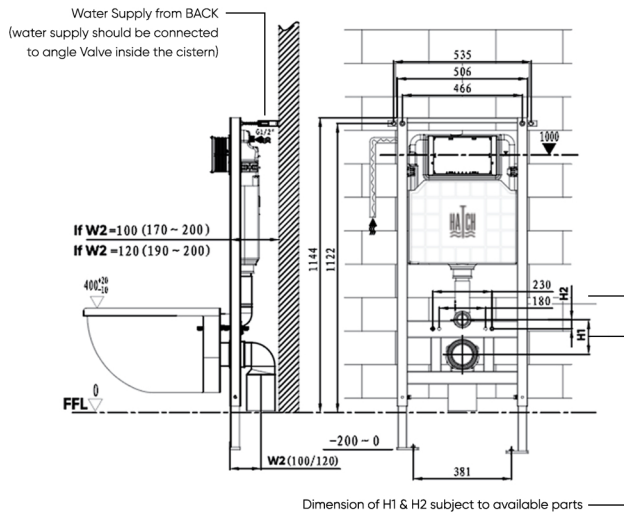

HATCH CONCEALED CISTERN

Product Name: ULTIMATE 12

CONCEALED CISTERN FOR WALL-HUNG TOILET

Model Number: SW-60197151

DIMENSION

H 1144 X W 506 X D 114 MM

TECHNICAL SPECIFICATION

Collection: Concealed Cistern
 Finish: White Cistern, Blue Frame
 Installation Type: Concealed
 Mounting Type: Wall Mounted
 Install In: Dry Wall and Solid Wall Installation
 Tank Depth: 114 mm
 Operation: Front Operation
 Flush Function: Dual Flush
 Connection Size: 1/2 inch, The Inlet location is Rear or Top
 Flush Capability: 6/3 L (Factory Setting), Adjustable 4.5/3 L
 Water Consumption: 3.21 Liters / Flush (SASO-B class)
 Load Capacity: Up To 400 K.G.
 Working Pressure: 0.02MPa - 0.8MPa
 Temperature Range: 2°C - 45°C
 Leg Support: For Floor Construction of Zero To 200 mm
 Material: Cistern Materials HDPE, One piece with Galvanized Iron Frame painted in pantone 294C Blue and Surface of cistern is covered by foam which can prevent droplet formation
 Compatible with: Wall Mounted Toilet, Fasten Distance 180/230 mm and Hatch Actuators (Flush Plated) Models
 Net Weight (KG): 17.5 K.G.
 Fixing Kit: Included

APPLICATIONS

Bathroom

BOX COMPONENTS

- Concealed Cistern With Iron Frame
- Angle Valve Inlet and shut-off with SUS304 Hoses
- 4 Expansion Screw
- 2 Wall Bracket
- Cistern Cover
- 2 Socket Head Screw
- Actuator Rods Set, Sound Absorbing and Easy to Adjustment
- Protection Box
- 2 Connecting Screw For Wall Hung Toilet with Protection Cover
- Wall Hung Toilet Fixing Accessories
- Straight Tube Ø45 mm
- Connecting Pipe
- Discharge Pipe, Black HDPE Ø91 * Ø90 mm
- Piping Stopper, Protection Plugs
- Adapter Socket Ø90 mm : Ø110 mm
- Mounting Draining Syphon Bracket
- Leg Support Adjustable From 0-200 mm
- Toilet Pad - Sound Insulation of Toilet
- Installation Manual